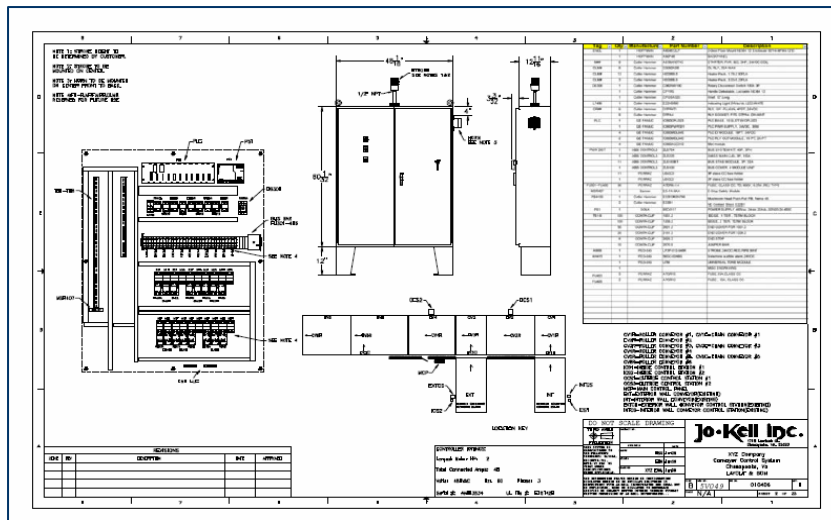

What you can expect from Jo-Kell's Engineered Solutions Group!

Engineered Drawings

JO KELL
A WOMAN-OWNED SMALL BUSINESS

Electrical Supplies ⚡ Automation Systems ⚡ Engineering
Navy Shipboard ⚡ Marine ⚡ Industrial

www.jokell.com