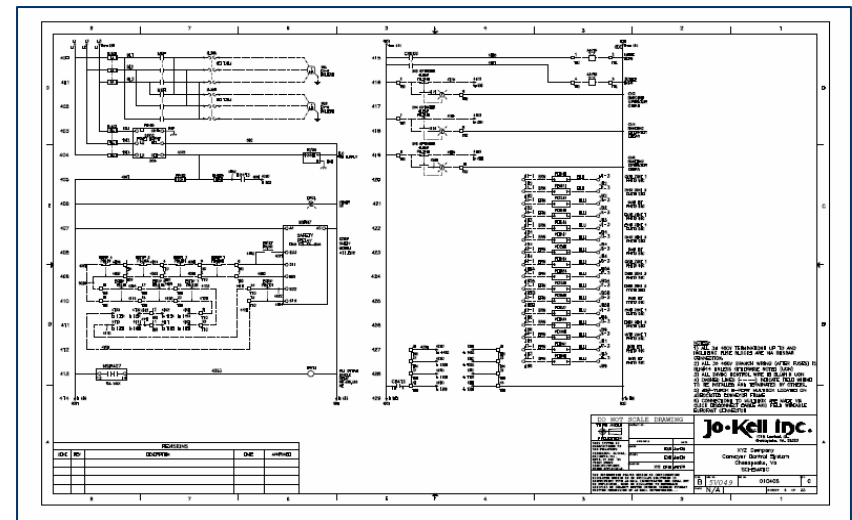

What you can expect from Jo-Kell's Engineered Solutions Group!

Engineered Drawings

JO KELL
A WOMAN-OWNED SMALL BUSINESS

Electrical Supplies ⚡ Automation Systems ⚡ Engineering
Navy Shipboard ⚡ Marine ⚡ Industrial

www.jokell.com