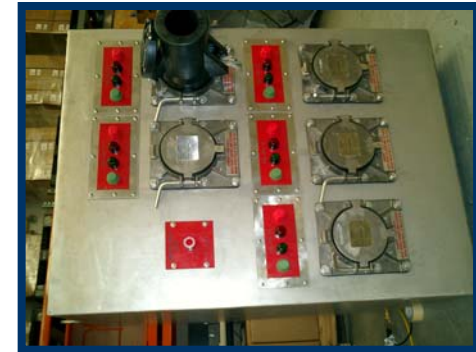

www.jokell.com

ESG Systems Capabilities:

Systems Capabilities Include:

Motor Control Systems

Logic & HMI Systems

Power Distribution Systems

Additional ESG Systems Capabilities:

- AC & DC Adjustable Speed Drive Systems
- PLC and PC-based Control, Operator Interface & HMI / SCADA Packages
- Power Distribution Panels and Portable Carts
- Instrumentation Panels