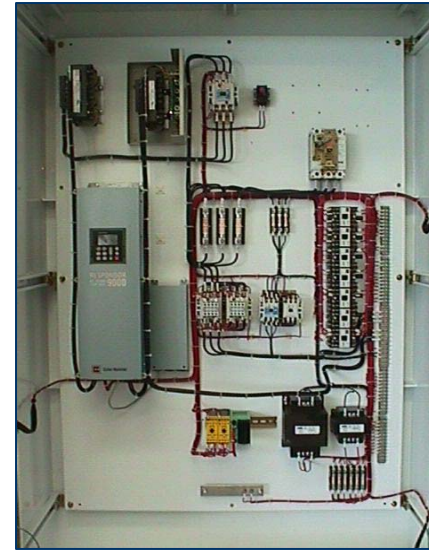

ESG Application Studies

US Navy Diver Davit Hoist Controller

Background:

Existing 1980's vintage controls were unreliable, performed poorly, and emergency mode was used by default.

Scope:

Jo-Kell Inc. designed, manufactured, and commissioned a complete replacement controller system incorporating ac line regenerative hoisting drives.

Comments:

The use of line regenerative drives has provided for near zero harmonics and the elimination of resistor sets for electrical braking.